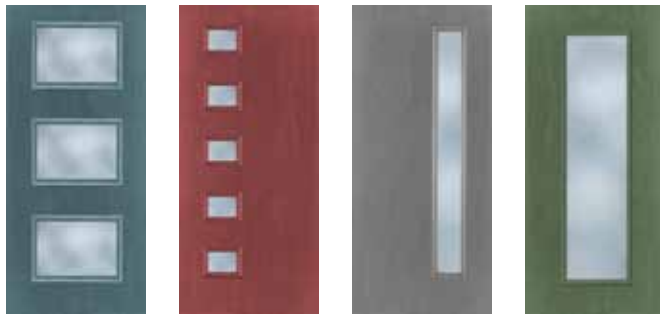

White Maple

Rift White Oak

Walnut

Respecting tradition, embracing innovation

Madison Interior Molded Doors

The Madison provides a serene ascetic, satisfying to the eye without overpowering the space.

Pulse Exterior Insulated Fiberglass Doors