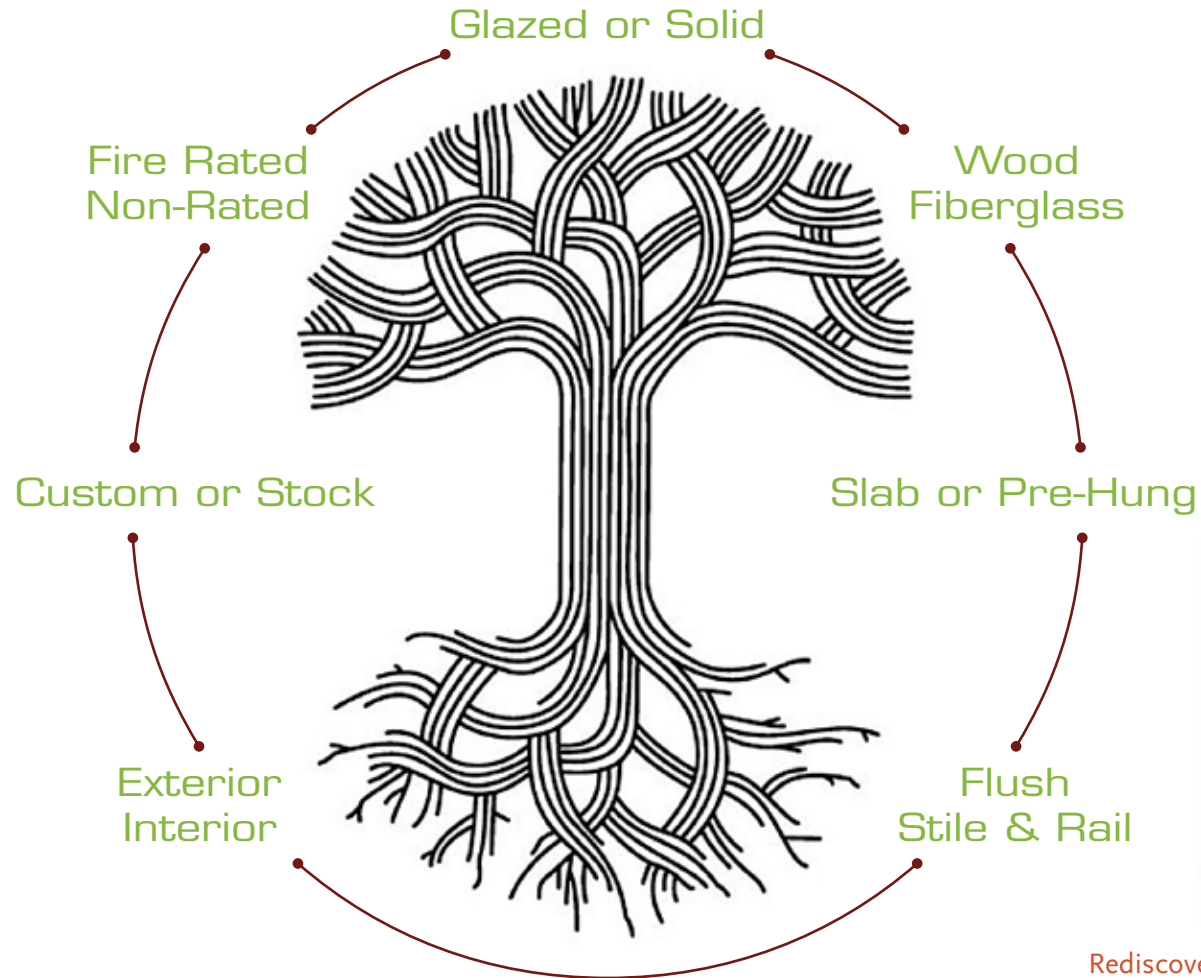

ALLIANCE
DOOR PRODUCTS

MID 2 MOD

DOORS

Binning Tower, Wesbrook, UBC

“ Innovation leads one to see the new in the old and distinguishes the ingenious from the ingenuous.

Paul Rand, American artist, thinker, modernist

MID 2 MOD

Driven by our appreciation for bold, clean design, Alliance Door Products has assembled this guide to illustrate the many contemporary door designs available, “from Mid-Century to Modern”.

Table of Contents