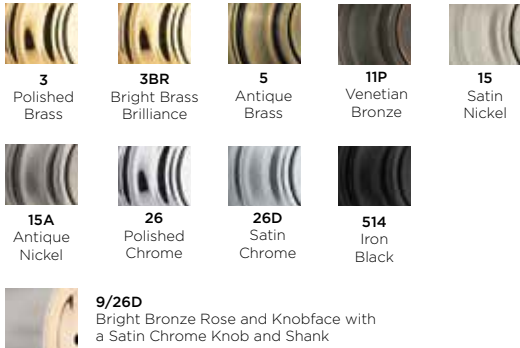

FINISH CHART

NOTE: Finishes shown reflect retail and contractor packaging. Some finishes may not be available in your requested packaging type.

Special order may be available. Ask your Weiser dealer.

ELECTRONICS	3BR	11P	15	26	26D	514
Premis			•			•
Obsidian			•			•
Kevo Deadbolt	•	•	•			
Kevo Convert		•	•			
Smartcode 10 Touchscreen		•	•			
Smartcode 10 Traditional	•	•	•			
Smartcode 10 Contemporary			•		•	
Smartcode 5 Traditional	•	•	•			
Smartcode 5 Contemporary		•	•	•	•	
Smartcode 5 Lever	•	•	•			
Powerbolt 2	•	•	•		•	•

FINISH CHART

ELEMENTS by/for WEISER

HANDLESETS	3	3BR	5	11P	15	15A	26	26D
Amador				•	•		•	•
Brentwood		•		•	•			•
Kingsway		•	•	•	•	•		•

LEVERS	3	3BR	5	11P	15	15A	26	26D
Alfani				•	•			•
Belmont	•		•	•	•			•
Kim	•				•	•	•	•
Ladera				•	•		•	•
Tristan				•	•		•	•

KNOBS	3	3BR	5	11P	15	15A	26	26D	9/26D
Beverly								•	•
Fairfax	•	•	•	•	•	•		•	
Yukon	•				•	•		•	

DEADBOLTS	3	3BR	5	11P	15	15A	26	26D
Single Cylinder		•	•	•	•	•	•	•
Double Cylinder		•	•	•	•	•	•	•
Single Sided		•	•	•	•		•	•

SAFE LOCK WEISER

HANDLESETS	3	11P	15	15A	26	26D
Branton		•	•		•	•
Daytona	•	•	•	•		•

LEVERS	3	11P	15	15A	26	26D
Grapevine	•	•	•			•
Layton	•	•	•	•		•
Winston	•	•	•	•		•
Westley		•	•		•	•

KNOBS	3	11P	15	15A	26D
Athens	•	•	•	•	
Regina	•	•	•		•

DEADBOLTS	3	11P	15	15A	26D
Single Cylinder Traditional	•	•	•	•	•