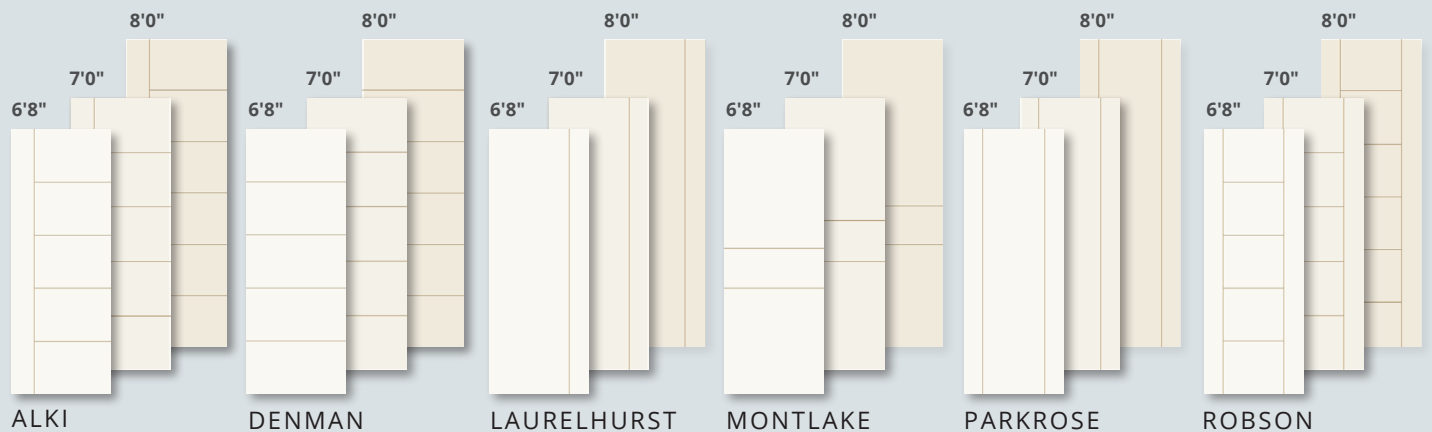

FINE | LINE

The FineLine collection brings a fresh, stylish appearance to any interior space. FineLine's grooved profile lines are positioned to bring linear dimension as a **MODERNIZING ACCENT** or simply to bring accessibility and structure to **CONTEMPORARY SPACES**.

Please note, select 8'0" designs are created with a 6-panel profile compared to the 5-panels of 6'8" & 7'0" doors.

- Six standard profiles offered in 6'8" with optional 7'0" and 8'0" heights. Up to 4'0" wide, greater widths available special order.\*
- Groove-aligned paired doors and 4-door bifolds are available as special order.\*
- Profile lines positioned to accommodate most hardware locations.
- 1-3/8" and 1-3/4" thickness, hollow and solid core available.
- FineLine bi-folds available for: Robson, Denman, Parkrose, Montlake.
- 20-minute fire rated (all sizes) and 45-minute fire rated (up to 3'0" x 7'0" single swing) available as Category A or B.\*
- Smooth, routed MDF surface is ready for paint. Route lines are .22 inches wide, .05 inches deep with a 30 degree bevel providing an easily paintable surface within the grooves\*\*.