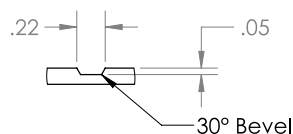

Please note, select 8'0" designs are created with a 6-panel profile compared to the 5-panels of 6'8" & 7'0" doors.

- Six standard profiles offered in 6'8" with optional 7'0" and 8'0" heights. Up to 4'0" wide, greater widths available special order.\*
- Groove-aligned paired doors and 4-door bifolds are available as special order.\*
- Profile lines positioned to accommodate most hardware locations.
- 1-3/8" and 1-3/4" thickness, hollow and solid core available.
- FineLine bi-folds available for: Robson, Denman, Parkrose, Montlake.
- 20-minute fire rated (all sizes) and 45-minute fire rated (up to 3'0" x 7'0" single swing) available as Category A or B.\*
- Smooth, routed MDF surface is ready for paint. Route lines are .22 inches wide, .05 inches deep with a 30 degree bevel providing an easily paintable surface within the grooves\*\*.