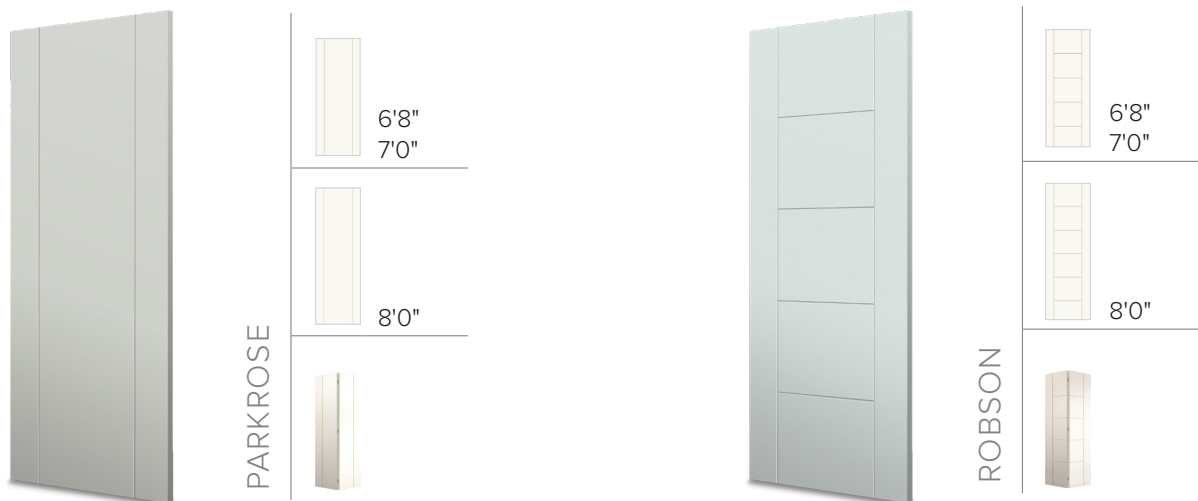

FineLine Collection Profiles and Bifolds

All FineLine profiles are available in 6'8", 7'0" and 8'0" heights. Select 8'0" designs are created with a 6-panel profile compared to the 5-panels of 6'8" & 7'0" doors as illustrated below.

Bifolds are available in the Denman, Montlake, Parkrose and Robson designs. Match Alki doors with Robson or Denman bifolds and Laurelhurst with Parkrose bifolds.

FINE | LINE

Where less is more and the minimal magnificent. The FineLine Collection is suitable for single family, multi-family and hospitality applications.

FineLine doors by Lynden Door bring a fresh, stylish appearance to any interior space.

FineLine's grooved profile lines are positioned to bring linear dimension as a modernizing accent or simply to bring accessibility and structure to contemporary spaces.

FINE | LINE

The FineLine Collection provides six unique profile options, presenting understated, clean and simple designs for contemporary spaces.

- Smooth, routed MDF surface is ready for paint. Route lines are .22 inches wide, .05 inches deep with a 30 degree bevel providing an easily paintable surface within the groove lines.
- Six standard profiles offered in 6'8" with optional 7'0" and 8'0" heights. Up to 4'0" wide, greater widths available special order.*
- Paired doors are available as special order.*
- Profile lines positioned to accommodate most hardware locations.
- 1-3/8" and 1-3/4" thickness, hollow and solid core available.
- FineLine bi-folds available in the following profiles: Robson, Denman, Parkrose, Montlake.
- 20-minute fire rated (all sizes) and 45-minute fire rated (up to 3'0" x 7'0" single swing) available as Category A or B.*