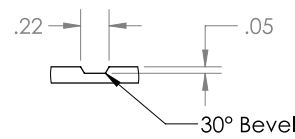

FINE | LINE

The FineLine Collection provides six unique profile options, presenting understated, clean and simple designs for contemporary spaces.

- Smooth, routed MDF surface is ready for paint. Route lines are .22 inches wide, .05 inches deep with a 30 degree bevel providing an easily paintable surface within the groove lines.
- Six standard profiles offered in 6'8" with optional 7'0" and 8'0" heights. Up to 4'0" wide, greater widths available special order.*
- Paired doors are available as special order.*
- Profile lines positioned to accommodate most hardware locations.
- 1-3/8" and 1-3/4" thickness, hollow and solid core available.
- FineLine bi-folds available in the following profiles: Robson, Denman, Parkrose, Montlake.
- 20-minute fire rated (all sizes) and 45-minute fire rated (up to 3'0" x 7'0" single swing) available as Category A or B.*