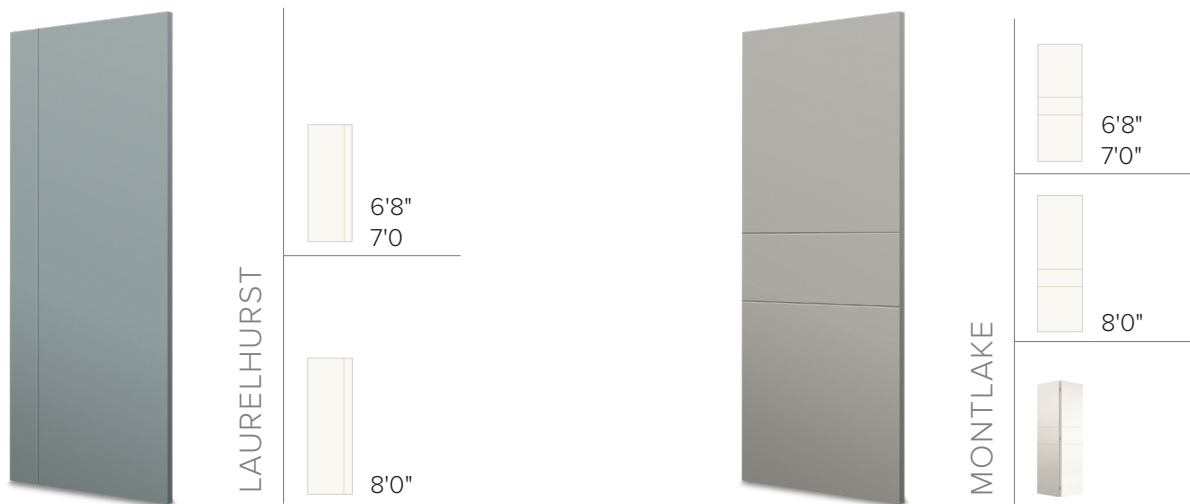

FineLine Collection Profiles and Bifolds

All FineLine profiles are available in 6'8", 7'0" and 8'0" heights. Select 8'0" designs are created with a 6-panel profile compared to the 5-panels of 6'8" & 7'0" doors as illustrated below.

Bifolds are available in the Denman, Montlake, Parkrose and Robson designs. Match Alki doors with Robson or Denman bifolds and Laurelhurst with Parkrose bifolds.

FINE | LINE

Where less is more and the minimal magnificent. The FineLine Collection is suitable for single family, multi-family and hospitality applications.

FineLine doors by Lynden Door bring a fresh, stylish appearance to any interior space.

FineLine's grooved profile lines are positioned to bring linear dimension as a modernizing accent or simply to bring accessibility and structure to contemporary spaces.

FINE | LINE

The FineLine Collection provides six unique profile options, presenting understated, clean and simple designs for contemporary spaces.

- Smooth, routed MDF surface is ready for paint. Route lines are .22 inches wide, .05 inches deep with a 30 degree bevel providing an easily paintable surface within the groove lines.
- Six standard profiles offered in 6'8" with optional 7'0" and 8'0" heights. Up to 4'0" wide, greater widths available special order.*
- Paired doors are available as special order.*
- Profile lines positioned to accommodate most hardware locations.
- 1-3/8" and 1-3/4" thickness, hollow and solid core available.
- FineLine bi-folds available in the following profiles: Robson, Denman, Parkrose, Montlake.
- 20-minute fire rated (all sizes) and 45-minute fire rated (up to 3'0" x 7'0" single swing) available as Category A or B.*